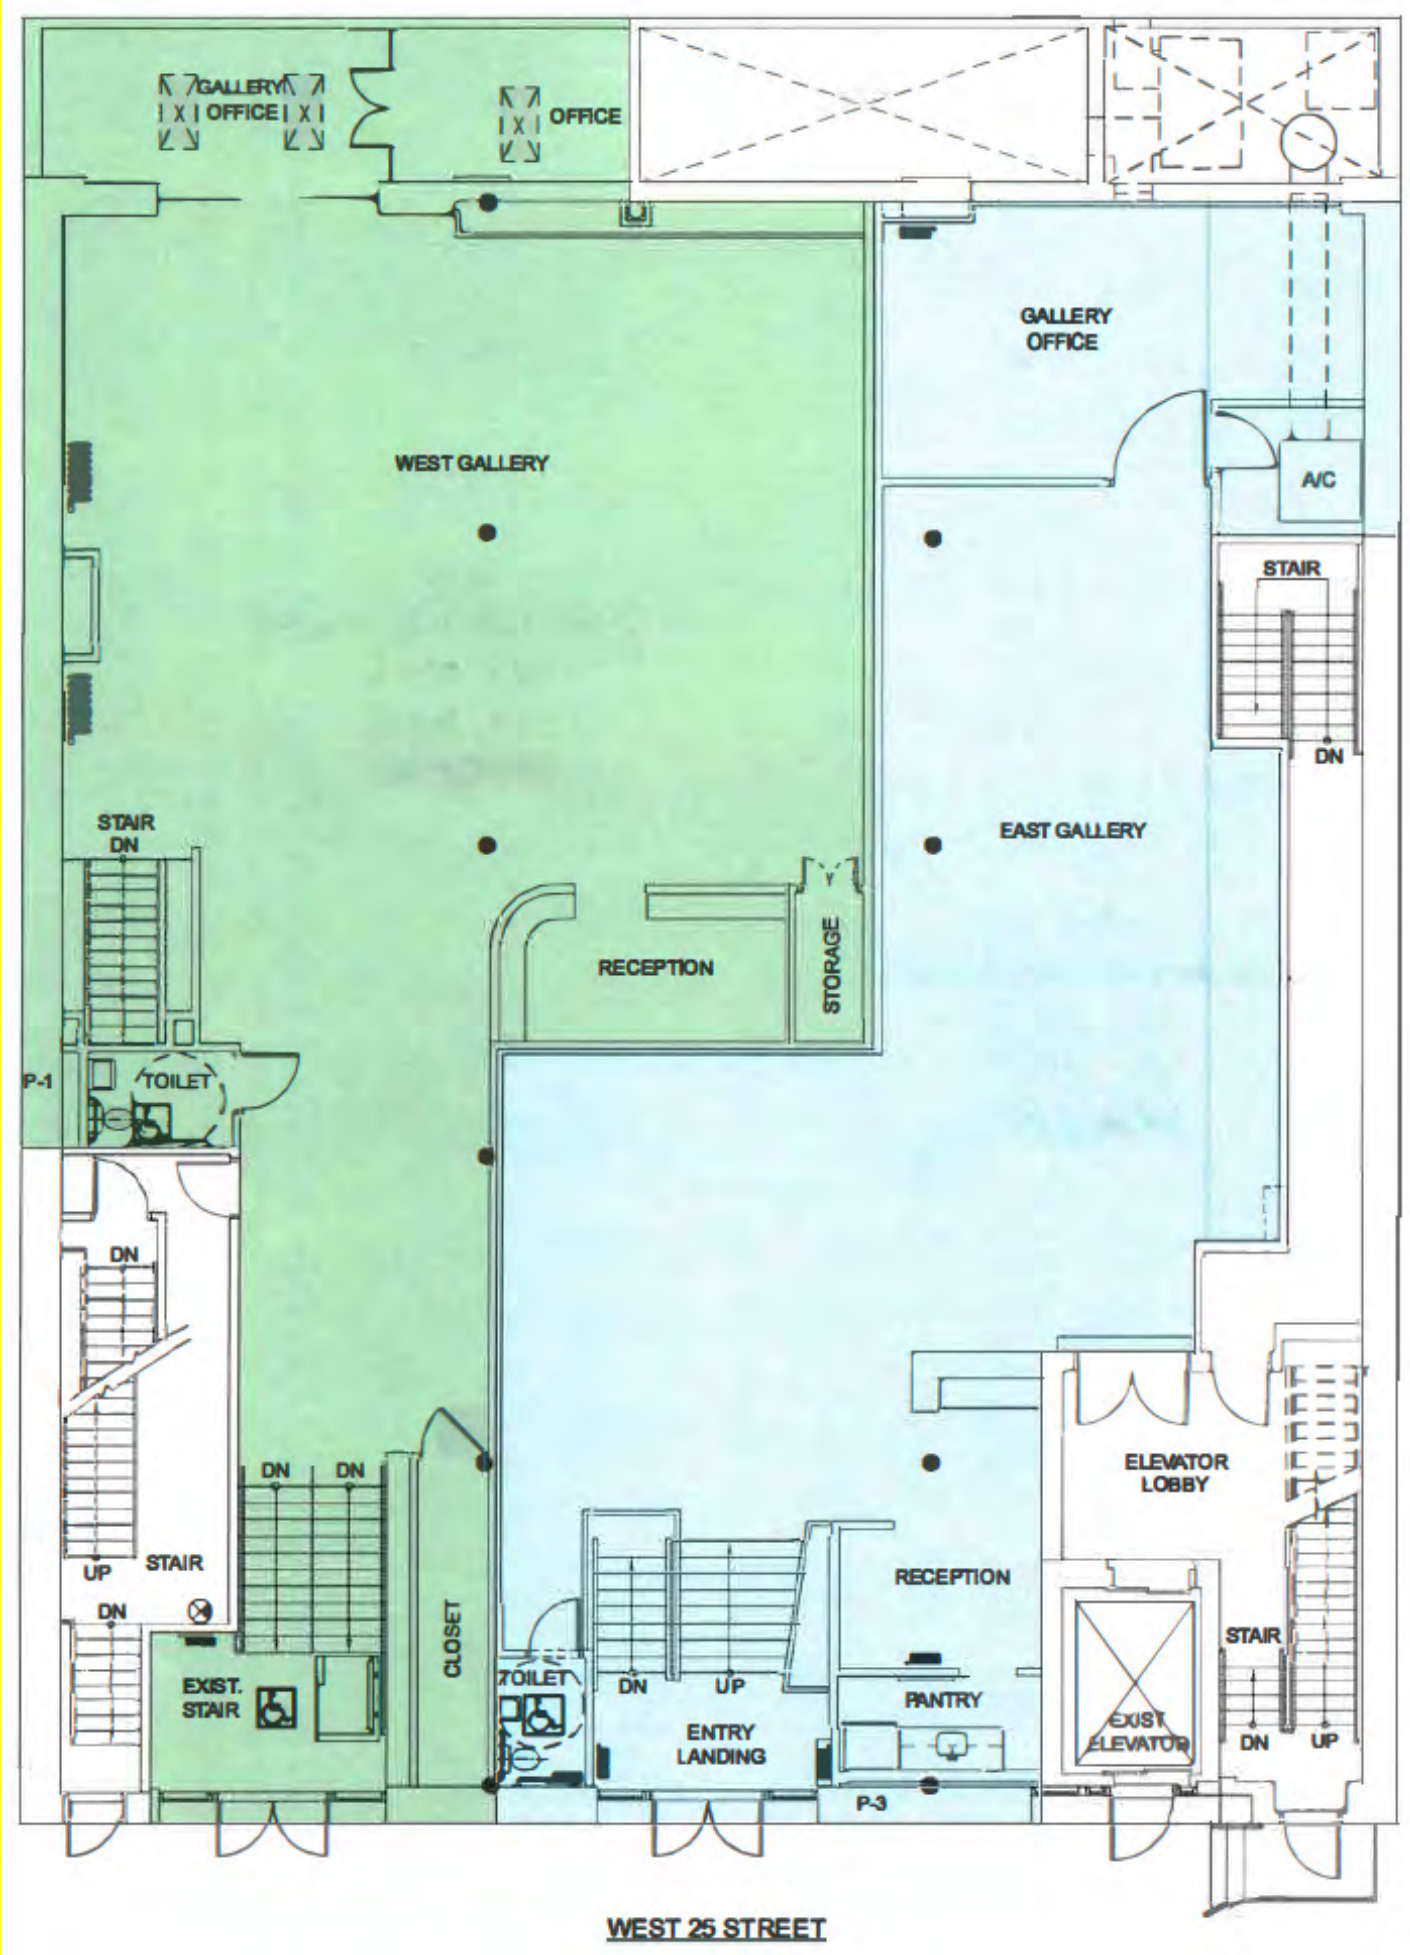

555

WEST 25TH STREET

CHELSEA
BETWEEN TENTH AND ELEVENTH AVENUES

CURRENT

555WEST25TH

SIZE

Ground Floor: 3,198 SF

Lower Level: 1,490 SF

POSSESSION

Immediate

ASKING RENT

\$95 PSF

HIGHLIGHTS

- Turn-key gallery space in the heart of Chelsea
- Tenant controlled HVAC
- ADA Compliant lift
- Private Restroom
- Brand new hardwood floors
- 12' Ceiling height

555WEST25TH

555 WEST 25TH FLOOR PLANS

CONTACT

MICHAEL SEGERMAN

msegerman@currentadvisors.com

516.297.3337

ROY ABRAHAM

roy@currentadvisors.com