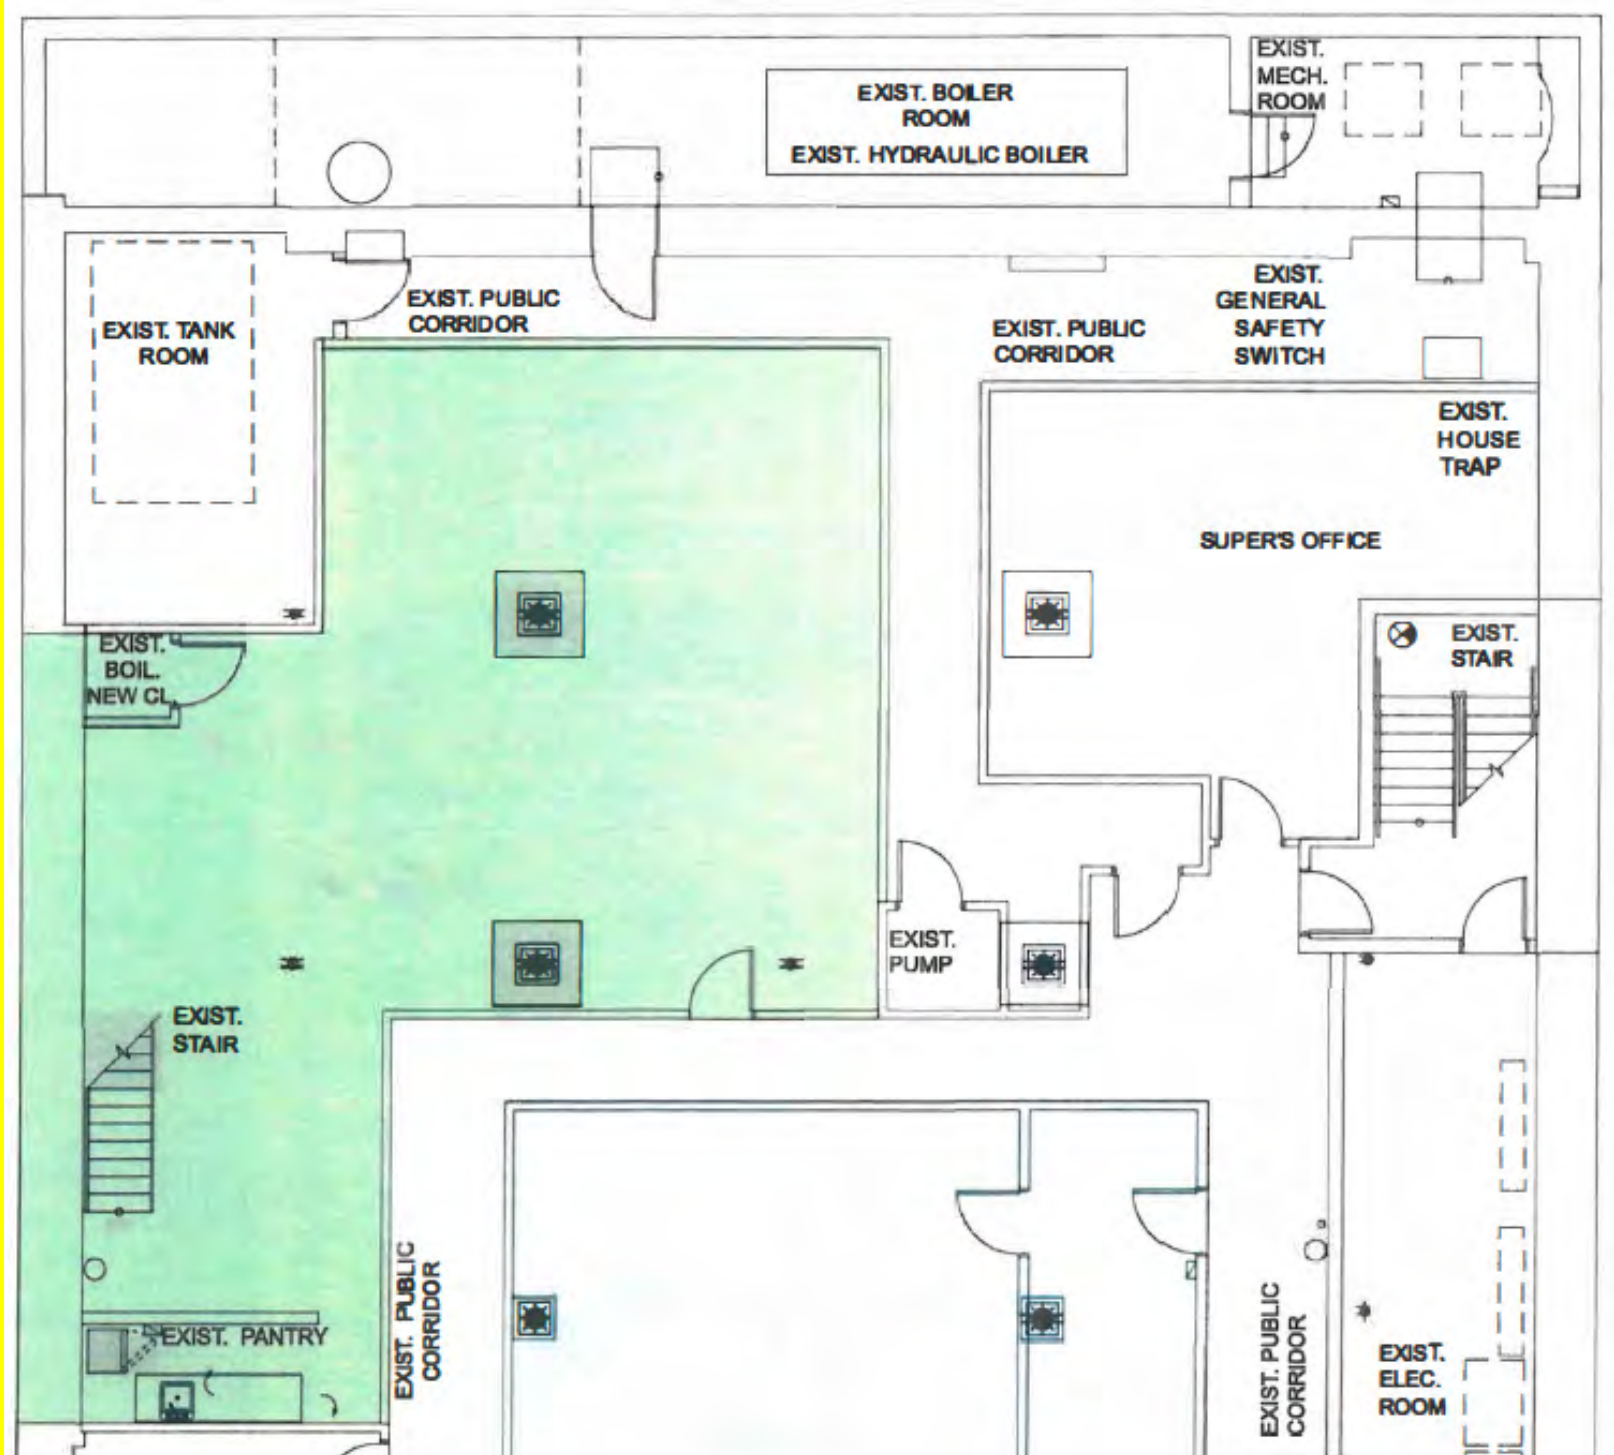

555 WEST 25TH FLOOR PLANS