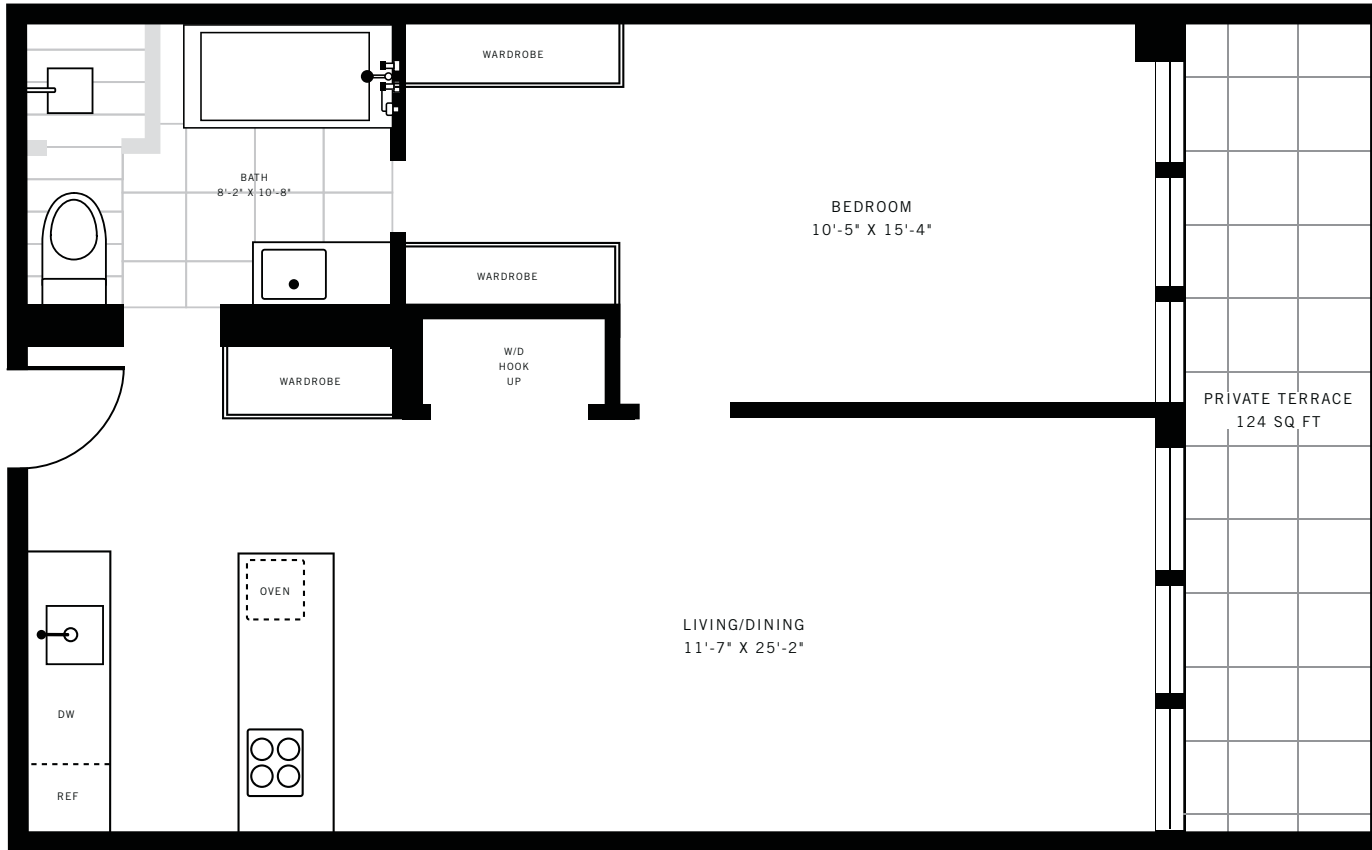

KITCHEN

- | Ultra modern Italian kitchens by Alta/Rossetto available in Macassar Ebony
- | White Blizzard Caesar Stone countertops and back painted glass backsplash
- | Fully-Integrated Liebherr refrigerator/freezer with icemaker
- | Gaggenau 27" cooktop with sensor touch controls
- | Miele speed oven with integrated convection/ microwave combination
- | Miele Optima dishwasher with integrated face panel
- | Stainless steel rectangular under mount sink by Elkay with Newform Faucet

MASTER BATH

- | 24"x24" soft white porcelain tile floors and walls
- | High fashion customized Italian vanities and mirrors by DOGI
- | Caesar Stone vanity counter featuring custom dual basin sinks from Alcove with Newform faucets
- | Custom 6' Alcove tub with Newform faucets
- | Frameless glass showers with stone/porcelain wall tiles and back painted glass, featuring oversized Newform Forma showerhead and thermostatic controls
- | Duravit Happy D water closet

212.513.7333 DISTRICTNY.COM
SALES PRESENTATION CENTER: 111 FULTON STREET

EXCLUSIVE SALES AND MARKETING **BROWN HARRIS STEVENS**
NEW DEVELOPMENT MARKETING **SELECT**

DISTRICT